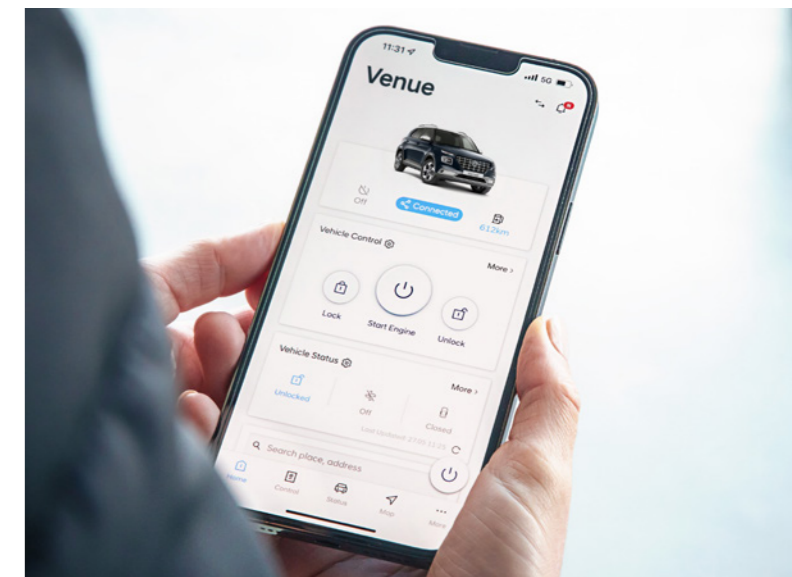

Top: Bluelink app¹
Bottom: SOS Emergency Assistance²